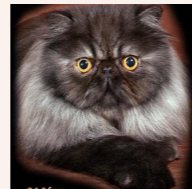

Pedigree of

CH Sweet Luck Tiger-Sun of Kis'Herbas

CFA REG # 7736-***** · SEX FEMALE · COLOR SILVER TABBY

PARENTS

GC DW Sweet Luck Gossipglad
BLUE TABBY-WHITE · 7992-*****

Sweet Luck Orchid Rare
CALICO SMOKE PER · 1061-*****

GRANDPARENTS

Johnorah Chessman of Sweet Luck
BLACK-WHITE PER · 1108-*****

Sweet Luck Fleur De Lys
BROWN TABBY-WHITE · 7945-*****

GC Couronne Wild Card of Sweet Luck
BLACK SMOKE PER · 0134-*****

CH Harwood Miss Show of Sweet Luck
CALICO PER · 0149-*****