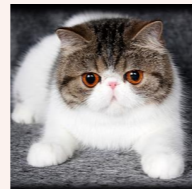

Sweet Luck Fleur De Lys
BROWN TABBY-WHITE · 7945-*****