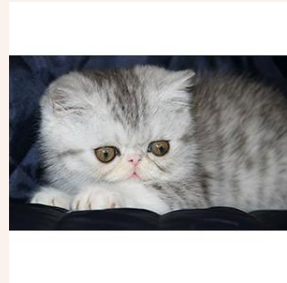

CATTERY SVAJONĖ

Pedigree of

Svajone's Liamm

SEX FEMALE · BIRTHDATE 2 JULY 2013

PARENTS

Svajone's Effulgent

BLUE MAC TABBY/WHITE · 7392-*****

Svajone's Diva of Dore-Diamond