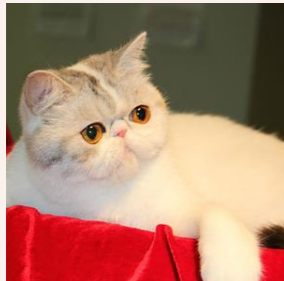

CFA CH Svajone's Glamour

SILVER TABBY VAN