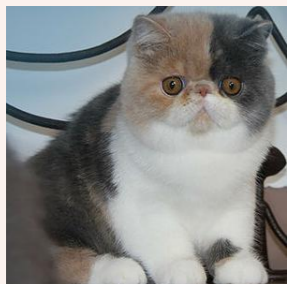

Pedigree of

CFA CH Confiture's Vanyusha of Svajone

SEX FEMALE · COLOR CAMEO TABBY/WHITE · BIRTHDATE 24 AUGUST 2013

PARENTS

Black Pearls Vernisage of Confiture

GRANDPARENTS

Unknown

Unknown

GREAT-GRANDPARENTS

Unknown

Unknown

Unknown

Unknown

GC D'Eden Lover Giulia

Unknown

Unknown