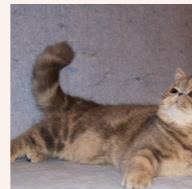

## PARENTS

**CFA CH Svajone's Macaroon**  
CAMEO TABBY/WHITE

**Svajone's Millenium**  
BLUE SILVER PATCH CL TABBY/WHITE · 7387-\*\*\*\*\*

**Svajone's Enigma**  
BLUE SILVER PATCH TABBY · 7837-\*\*\*\*\*