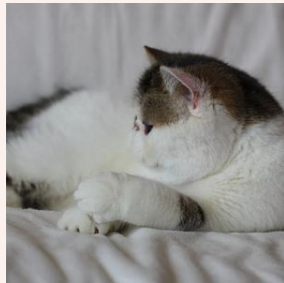

CATTERY SVAJONĖ

Pedigree of

Svajone's Uoga

SEX FEMALE · BIRTHDATE 15 AUGUST 2014

PARENTS

CFA CH Svajone's Macaroon
CAMEO TABBY/WHITE

Svajone's Charisma
SILVER TABBY VAN · 7345-*****

GRANDPARENTS

Svajone's Effulgent
BLUE MAC TABBY/WHITE · 7392-*****

Svajone's Diva of Dore-Diamond
DILUTE CALICO SMOKE · 7443-*****

CH Kis'Herbas Lennox of Divinity
BROWN SPOTTED TABBY-WHITE · 7944-*****

Svajone's Millenium
BLUE SILVER PATCH CL TABBY/WHITE · 7387-*****

GREAT-GRANDPARENTS

CH Kis'Herbas Lennox of Divinity
BROWN SPOTTED TABBY-WHITE · 7944-*****

Svajone's Rumba of Alqasr
BLUE SILVER TABBY/WHITE · 7393-*****

Svajone's Opal Glass
BLUE SILVER TABBY/WHITE (VAN)

Malinka Zarina
BLUE SILVER PATCH SPOTTED TABBY-WHITE · 7993-*****

Lelija Charleston of Molimoli
BROWN TABBY-WHITE · 7944-*****

CH Kis'Herbas Lavazza of Siriuken
SMOKE TORTOISESHELL · 7725-*****

Ruslana's Blue Bandit of Svajone
BLUE MAC TABBY/WHITE · 7392-*****

Svajone's Enigma
BLUE SILVER PATCH TABBY · 7837-*****