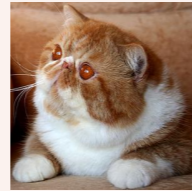

CH Kuorii Garfield of San-Fe

RED MAC TABBY-WHITE · 7940-*****