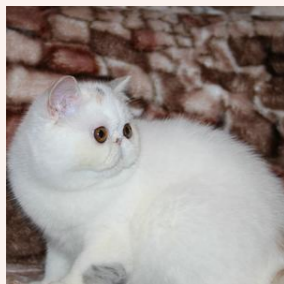

CFA CH Svajone's Win-Win

SEX FEMALE · COLOR BROWN PATCHED SPOTTED TABBY/WHITE · BIRTHDATE 29 MAY 2015

PARENTS

CFA CH Confiture's Vanyusha of Svajone
CAMEO TABBY/WHITE

GRANDPARENTS

Black Pearls Vernisage of Confiture

GC D'Eden Lover Giulia

GREAT-GRANDPARENTS

Unknown

Unknown

Unknown

Unknown

CFA CH (Grandpointed) Svajone's Queen
BLUE SILVER PATCH TABBY/WHITE

Svajone's Dandelion
CREAM SILVER TABBY VAN · 7392-*****