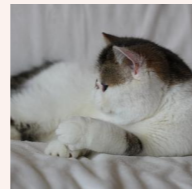

Svajone's Charisma
SILVER TABBY VAN · 7345-*****