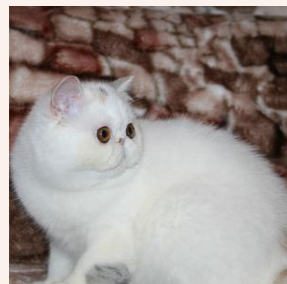

# Svajone's Wishper

SEX FEMALE · BIRTHDATE 29 MAY 2015

PARENTS

**CFA CH Confiture's Vanyusha of Svajone**

CAMEO TABBY/WHITE

GRANDPARENTS

**Black Pearls Vernisage of Confiture**

**GC D'Eden Lover Giulia**

GREAT-GRANDPARENTS

*Unknown*

*Unknown*

*Unknown*

*Unknown*

**CFA CH (Grandpointed) Svajone's Queen**

BLUE SILVER PATCH TABBY/WHITE

**Svajone's Dandelion**

CREAM SILVER TABBY VAN · 7392-\*\*\*\*\*

**Svajone's Charisma**

SILVER TABBY VAN · 7345-\*\*\*\*\*

**Svajone's Opal Glass**

BLUE SILVER TABBY/WHITE (VAN)

**Malinka Zarina**

BLUE SILVER PATCH SPOTTED TABBY-WHITE · 7993-\*\*\*\*\*