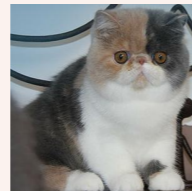

# Svajone's Wishper

SEX FEMALE · BIRTHDATE 29 MAY 2015

PARENTS

**CFA CH Confiture's Vanyusha of Svajone**

CAMEO TABBY/WHITE

GRANDPARENTS

**Black Pearls Vernisage of Confiture**

**GC D'Eden Lover Giulia**