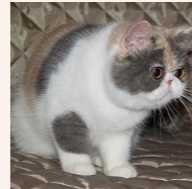

CATTERY SVAJONĖ

Pedigree of

Svajone's Xeres

SEX FEMALE · BIRTHDATE 29 JUNE 2015

PARENTS

CFA CH Svajone's Macaroon

CAMEO TABBY/WHITE

Svajone's Charisma

SILVER TABBY VAN · 7345-*****

GRANDPARENTS

Svajone's Effulgent

BLUE MAC TABBY/WHITE · 7392-*****

Svajone's Diva of Dore-Diamond

DILUTE CALICO SMOKE · 7443-*****

CH Kis'Herbas Lennox of Divinity

BROWN SPOTTED TABBY-WHITE · 7944-*****