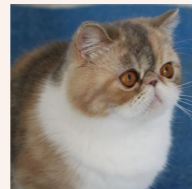

Svajone's Millenium

BLUE SILVER PATCH CL TABBY/WHITE · 7387-*****

GREAT-GRANDPARENTS

CH Kis'Herbas Lennox of Divinity

BROWN SPOTTED TABBY-WHITE · 7944-*****

Svajone's Rumba of Alqasr

BLUE SILVER TABBY/WHITE · 7393-*****

Svajone's Opal Glass

BLUE SILVER TABBY/WHITE (VAN)

Malinka Zarina

BLUE SILVER PATCH SPOTTED TABBY-WHITE · 7993-*****

Lelija Charleston of Molimoli

BROWN TABBY-WHITE · 7944-*****

CH Kis'Herbas Lavazza of Siriuken

SMOKE TORTOISESHELL · 7725-*****

Ruslana's Blue Bandit of Svajone

BLUE MAC TABBY/WHITE · 7392-*****

Svajone's Enigma

BLUE SILVER PATCH TABBY · 7837-*****