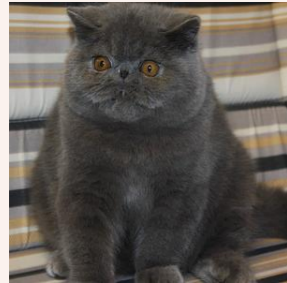

# CFA CH GP RW Confiture'S Kortes of Svajone

SEX FEMALE · COLOR CREAM - WHITE · BIRTHDATE 26 JULY 2015

PARENTS

**D'Eden Lover Chico of Confiture (Sweet Angel)**

BLUE · 7706-\*\*\*\*\*

GRANDPARENTS

**GC D'Eden Lover Dylan**