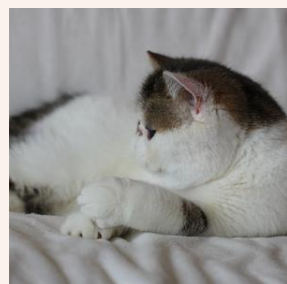

CATTERY SVAJONĖ

Pedigree of

Svajone's Aphrodite

SEX FEMALE · BIRTHDATE 11 JUNE 2016

PARENTS

CFA CH Svajone's Macaroon
CAMEO TABBY/WHITE

Svajone's Charisma
SILVER TABBY VAN · 7345-*****

GRANDPARENTS

Svajone's Effulgent
BLUE MAC TABBY/WHITE · 7392-*****

Svajone's Diva of Dore-Diamond
DILUTE CALICO SMOKE · 7443-*****

CH Kis'Herbas Lennox of Divinity
BROWN SPOTTED TABBY-WHITE · 7944-*****

Svajone's Millenium
BLUE SILVER PATCH CL TABBY/WHITE · 7387-*****

GREAT-GRANDPARENTS

CH Kis'Herbas Lennox of Divinity
BROWN SPOTTED TABBY-WHITE · 7944-*****

Svajone's Rumba of Alqasr
BLUE SILVER TABBY/WHITE · 7393-*****

Svajone's Opal Glass
BLUE SILVER TABBY/WHITE (VAN)

Malinka Zarina
BLUE SILVER PATCH SPOTTED TABBY-WHITE · 7993-*****

Lelija Charleston of Molimoli
BROWN TABBY-WHITE · 7944-*****

CH Kis'Herbas Lavazza of Siriuken
SMOKE TORTOISESHELL · 7725-*****

Ruslana's Blue Bandit of Svajone
BLUE MAC TABBY/WHITE · 7392-*****

Svajone's Enigma
BLUE SILVER PATCH TABBY · 7837-*****