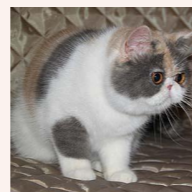

Svajone's Diva of Dore-Diamond
DILUTE CALICO SMOKE · 7443-*****