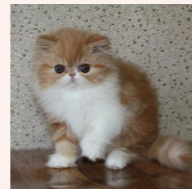

CATTERY SVAJONĖ

Pedigree of

CFA CH Svajone's Brashke

SEX FEMALE · COLOR RED SMOKE LH · BIRTHDATE 23 JUNE 2016

PARENTS

CFA CH Mellowcherry Kaieteur of Svajone

CAMEO SPOTTED TABBY/WHITE

CFA CH Starbabies Confetti of Svajone

CALICO PERSIAN GIRL · 0149-*****

GRANDPARENTS

CH Sweet Bear's Pumba

RED TABBY-WHITE · 7940-*****

Cat'Studio Toy Tootsie

BLUE CREAM SMOKE-WHITE · 7795-*****

GC Starbabies Moshi & Moshi

BLACK-WHITE PER · 1108-*****

Starbabies Liz

RED-WHITE PER · 1111-*****

GREAT-GRANDPARENTS

Ximuly's Red Hot Chilly Pepper

RED TABBY-WHITE · 7940-*****

Ximuly's Cinderella

RED TABBY-WHITE LH · 7799-*****

CH Prestega Arnie of Cat'Studio