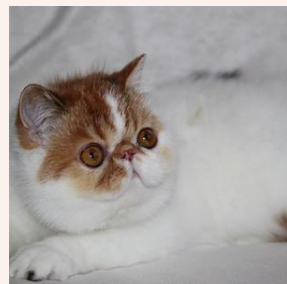

CATTERY SVAJONĖ

Pedigree of

Svajone's Celestine Boy

SEX FEMALE · BIRTHDATE 20 JULY 2016

PARENTS

CFA CH Mellowcherry Kaieteur of Svajone

CAMEO SPOTTED TABBY/WHITE

GRANDPARENTS

CREAM SILVER TABBY VAN · 7392-*****

Svajone's Charisma

SILVER TABBY VAN · 7345-*****

CFA CH Svajone's Win-Win

BROWN PATCHED SPOTTED TABBY/WHITE

CFA CH Confiture's Vanyusha of Svajone

CAMEO TABBY/WHITE

CFA CH (Grandpointed) Svajone's Queen

BLUE SILVER PATCH TABBY/WHITE