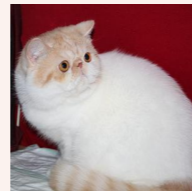

CATTERY SVAJONĖ

Pedigree of

Svajone's Celestine Boy

SEX FEMALE · BIRTHDATE 20 JULY 2016

PARENTS

CFA CH Mellowcherry Kaieteur of Svajone

CAMEO SPOTTED TABBY/WHITE

GRANDPARENTS

CREAM SILVER TABBY VAN · 7392-*****

Svajone's Charisma

SILVER TABBY VAN · 7345-*****

CFA CH Svajone's Win-Win

BROWN PATCHED SPOTTED TABBY/WHITE

CFA CH Confiture's Vanyusha of Svajone

CAMEO TABBY/WHITE

CFA CH (Grandpointed) Svajone's Queen