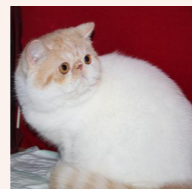

CATTERY SVAJONĖ

Pedigree of

Svajone's Beloved Boy

SEX FEMALE · BIRTHDATE 20 JULY 2016

PARENTS

CFA CH Mellowcherry Kaieteur of Svajone

CAMEO SPOTTED TABBY/WHITE

GRANDPARENTS

CREAM SILVER TABBY VAN · 7392-*****

Svajone's Charisma

SILVER TABBY VAN · 7345-*****

CFA CH Svajone's Win-Win

BROWN PATCHED SPOTTED TABBY/WHITE

CFA CH Confiture's Vanyusha of Svajone

CAMEO TABBY/WHITE

CFA CH (Grandpointed) Svajone's Queen