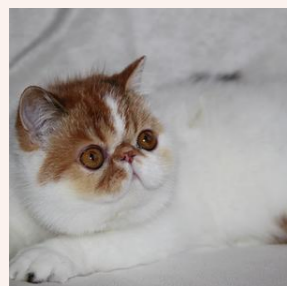

CATTERY SVAJONĖ

Pedigree of

Svajone's Beloved Boy

SEX FEMALE · BIRTHDATE 20 JULY 2016

PARENTS

CFA CH Mellowcherry Kaieteur of Svajone

CAMEO SPOTTED TABBY/WHITE

GRANDPARENTS

CREAM SILVER TABBY VAN · 7392-*****

Svajone's Charisma

SILVER TABBY VAN · 7345-*****

CFA CH Svajone's Win-Win

BROWN PATCHED SPOTTED TABBY/WHITE

CFA CH Confiture's Vanyusha of Svajone

CAMEO TABBY/WHITE

CFA CH (Grandpointed) Svajone's Queen

BLUE SILVER PATCH TABBY/WHITE