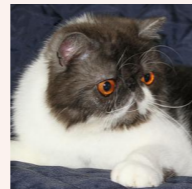

Svajone's Zingara

BLACK SMOKE-WHITE

GREAT-GRANDPARENTS

Ximuly's Red Hot Chilly Pepper

RED TABBY-WHITE · 7940-*****

Ximuly's Cinderella

RED TABBY-WHITE LH · 7799-*****

CH Prestega Arnica of Cat'Studio

CREAM-WHITE · 7804-*****

Cat'Studio Yo-Yo

BLUE SMOKE-WHITE LH · 7799-*****

Svajone's Opal Glass

BLUE SILVER TABBY/WHITE (VAN)

Malinka Zarina

BLUE SILVER PATCH SPOTTED TABBY-WHITE · 7993-*****

CH Sweet Luck Tiger-Sun of Kis'Herbas

SILVER TABBY · 7736-*****

Svajone's Karma-In-Luck of Cynder

SILVER TABBY/WHITE VAN