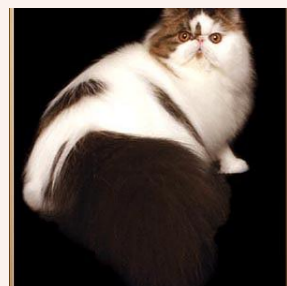

Pedigree of

CH Dark Diamond Sweet Me of Starbabies DM

CFA REG # 0149-***** · SEX FEMALE · COLOR CALICO PER

PARENTS

CH Lisa-Light's Baccardi

RED TABBY-WHITE PER · 1140-*****

GRANDPARENTS

GC Blueskyeyes Capriccio of Lisa-Light

CH Miarte Carocha of Lisa-Light

GREAT-GRANDPARENTS

Unknown

Unknown

Unknown

Unknown

GC RW Ocalicos Waltzing Matilda DM

BROWN MAC TABBY-WHITE PER · 1143-*****