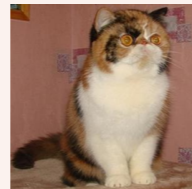

CH GIC Real World Tyrone

Real World Franny

Ximuly's Infiniti

CALICO · 7749-*****