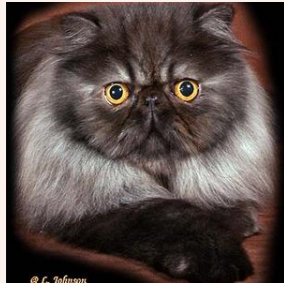

Pedigree of

# Sweet Luck Orchid Rare

CFA REG # 1061-\*\*\*\*\* · SEX FEMALE · COLOR CALICO SMOKE PER

PARENTS

**GC Couronne Wild Card of Sweet Luck**

BLACK SMOKE PER · 0134-\*\*\*\*\*

GRANDPARENTS

**Couronne Against All Odds**