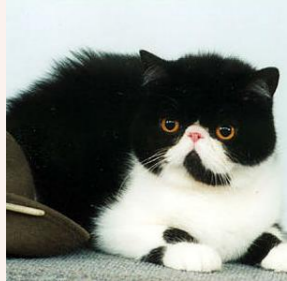

Pedigree of

CH Catica Cheeto Bandito

CFA REG # 7818-***** · SEX FEMALE · COLOR BLACK-WHITE

PARENTS

Wiking Panda of Catica

Tessa Panda of Catica

GRANDPARENTS

Unknown