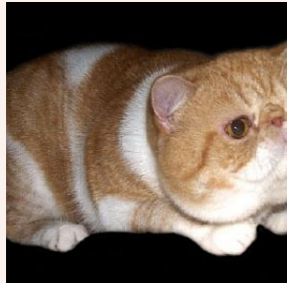

# Lelija Charleston of Molimoli

CFA REG # 7944-\*\*\*\*\* · SEX FEMALE · COLOR BROWN TABBY-WHITE

PARENTS

**FIF'e IC Dega Bulu Drago**

GRANDPARENTS

*Unknown*

*Unknown*

GREAT-GRANDPARENTS