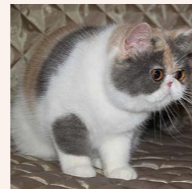

Svajone's Diva of Dore-Diamond
DILUTE CALICO SMOKE . 7443-*****