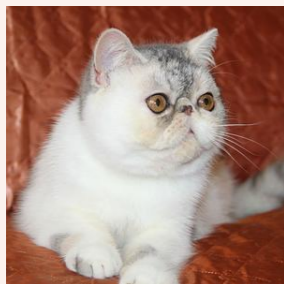

Svajone's Charming Girl

BLUE SILVER PATCH MAC TABBY-WHITE . 7987-*****