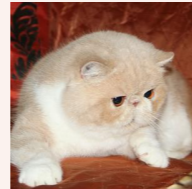

CFA CH GP RW Confiture'S Kortees of Svajone

CREAM - WHITE