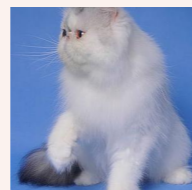

Svajone's Karma-In-Luck of Cynder

SILVER TABBY/WHITE VAN