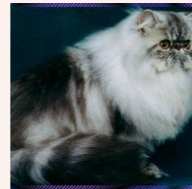

GRANDPARENTS

GC Joleigh's Cruz'n For Chicks

SILVER TABBY · 0136-*****