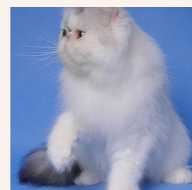

Svajone's Karma-In-Luck of Cynder
SILVER TABBY/WHITE VAN