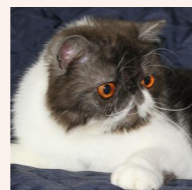

Svajone's Hero Of The Day

SEX FEMALE · COLOR RED TABBY VAN · BIRTHDATE 2 JUNE 2019

PARENTS

CFA CH Ruslana's Wileyfox of Svajone
CREAM SILVER MAC TABBY-WHITE · 7992-*****

GRANDPARENTS

CFA CH Ruslana's Dandelion of Parheart
RED TABBY-WHITE · 7940-*****

CFA CH Joleigh's Firefly of Red Sky
SILVER PATCH MAC TABBY · 0137-*****

CFA CH Svajone's Fairy
SILVER PATCH TABBY-WHITE · 7987-*****

CFA CH Mellowcherry Kaieteur of Svajone
CAMEO SPOTTED TABBY/WHITE

Svajone's Zingara
BLACK SMOKE-WHITE