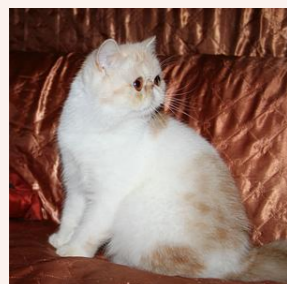

GREAT-GRANDPARENTS

CH Dega-Bulu's Casper
BROWN MAC TABBY-WHITE

CFA CH ConBrio Suzanne Malveaux
RED TABBY-WHITE

GC RW Joleigh Silver Sensation of Red Sky
SILVER TABBY · 0136-*****

CFA CH Joleigh's Firefly of Red Sky
SILVER PATCH MAC TABBY · 0137-*****

CFA CH Svajone's Pergale
CAMEO SPOTTED TABBY-WHITE · 7993-*****