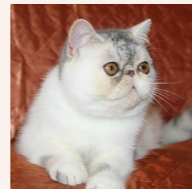

Svajone's Charming Girl
BLUE SILVER PATCH MAC TABBY-WHITE · 7987-*****