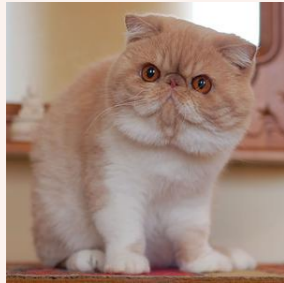

Svajone's Just The One

SEX FEMALE · COLOR CREAM MAC TABBY-WHITE · BIRTHDATE 18 JULY 2019

PARENTS

CFA CH Ruslana's Wileyfox of Svajone
CREAM SILVER MAC TABBY-WHITE · 7992-*****

GRANDPARENTS

CFA CH Ruslana's Dandelion of Parheart
RED TABBY-WHITE · 7940-*****