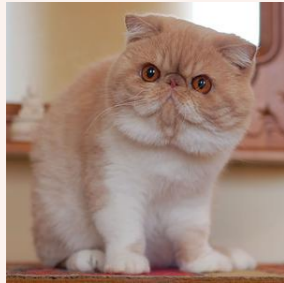

CFA CH Svajone's Kiss Me In Sunrise

CFA REG # 7765 · SEX FEMALE · COLOR RED SMOKE · BIRTHDATE 13 AUGUST 2019

PARENTS

CFA CH Ruslana's Wileyfox of Svajone
CREAM SILVER MAC TABBY-WHITE · 7992-*****

GRANDPARENTS