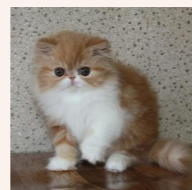

CFA CH Svajone's Kiss Me In Sunrise

CFA REG # 7765 · SEX FEMALE · COLOR RED SMOKE · BIRTHDATE 13 AUGUST 2019

PARENTS

CFA CH Ruslana's Wileyfox of Svajone
CREAM SILVER MAC TABBY-WHITE · 7992-*****

GRANDPARENTS

GC RW Joleigh Silver Sensation of Red Sky
SILVER TABBY · 0136-*****

CFA CH Joleigh's Firefly of Red Sky
SILVER PATCH MAC TABBY · 0137-*****

CFA CH Starbabies Confetti of Svajone
CALICO PERSIAN GIRL · 0149-*****

GC Starbabies Moshi & Moshi
BLACK-WHITE PER · 1108-*****

Starbabies Liz
RED-WHITE PER · 1111-*****

GC Catparty's Shimmer of Starbabies
BLACK-WHITE PER · 1108-*****

CH Dark Diamond Sweet Me of Starbabies DM
CALICO PER · 0149-*****