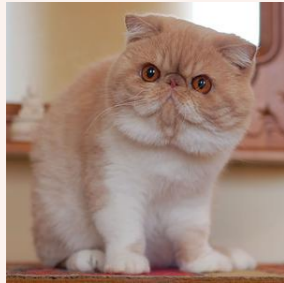

CATTERY SVAJONĖ

Pedigree of

Svajone's Kiss Me Gently

SEX FEMALE · COLOR RED SMOKE LH · BIRTHDATE 13 AUGUST 2019

PARENTS

CFA CH Ruslana's Wileyfox of Svajone
CREAM SILVER MAC TABBY-WHITE · 7992-*****