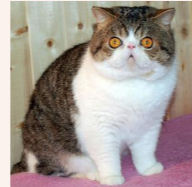

GRANDPARENTS

CH Dega-Bulu's Casper
BROWN MAC TABBY-WHITE