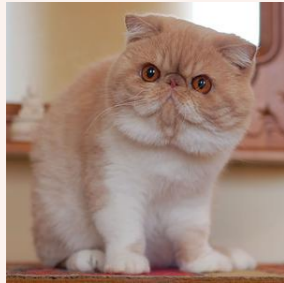

CATTERY SVAJONĖ

Pedigree of

CFA CH Svajone's Lucky Girl

CFA REG # 7987-***** · SEX FEMALE · COLOR SILVER PATCH CL TABBY-WHITE · BIRTHDATE 7 DECEMBER 2019

PARENTS

CFA CH Ruslana's Wileyfox of Svajone
CREAM SILVER MAC TABBY-WHITE · 7992-*****