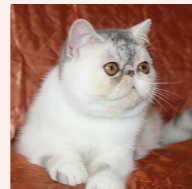

## PARENTS

**CFA CH Ruslana's Wileyfox of Svajone**  
CREAM SILVER MAC TABBY-WHITE · 7992-\*\*\*\*\*

**CFA CH Svajone's Favorite Flower**  
BLUE SILVER PATCH MAC TABBY-WHITE

## GRANDPARENTS

**CFA CH Ruslana's Dandelion of Parheart**  
RED TABBY-WHITE · 7940-\*\*\*\*\*

**Joleigh's Yum Yum**  
SILVER PATCHED TABBY · 1137-\*\*\*\*\*

**CFA CH Mellowcherry Kaieteur of Svajone**  
CAMEO SPOTTED TABBY/WHITE

**Svajone's Charming Girl**  
BLUE SILVER PATCH MAC TABBY-WHITE · 7987-\*\*\*\*\*