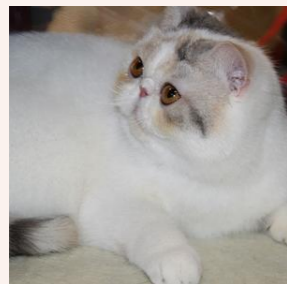

# Svajone's Mead So Sweet

SEX FEMALE · COLOR CREAM - WHITE · BIRTHDATE 13 MAY 2021

## PARENTS

**CFA CH Ruslana's Wileyfox of Svajone**  
CREAM SILVER MAC TABBY-WHITE · 7992-\*\*\*\*\*

**CFA CH Svajone's Favorite Flower**  
BLUE SILVER PATCH MAC TABBY-WHITE