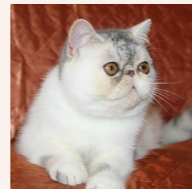

GC RW Joleigh Silver Sensation of Red Sky
SILVER TABBY · 0136-*****

CFA CH Joleigh's Firefly of Red Sky
SILVER PATCH MAC TABBY · 0137-*****

CFA CH Svajone's Favorite Flower
BLUE SILVER PATCH MAC TABBY-WHITE

CFA CH Mellowcherry Kaieteur of Svajone
CAMEO SPOTTED TABBY/WHITE

Svajone's Charming Girl
BLUE SILVER PATCH MAC TABBY-WHITE · 7987-*****

CH Sweet Bear's Pumba
RED TABBY-WHITE · 7940-*****

Cat'Studio Toy Tootsie
BLUE CREAM SMOKE-WHITE · 7795-*****