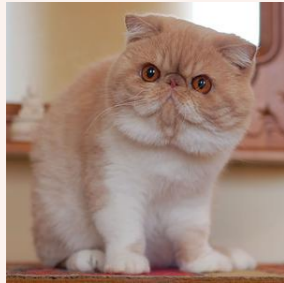

CATTERY SVAJONĖ

Pedigree of

Svajone's May Moonlight

SEX FEMALE · COLOR SILVER TABBY/WHITE VAN · BIRTHDATE 13 MAY 2021

PARENTS

CFA CH Ruslana's Wileyfox of Svajone
CREAM SILVER MAC TABBY-WHITE · 7992-*****

GRANDPARENTS