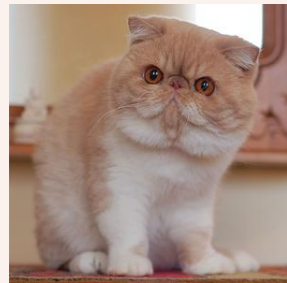

CATTERY SVAJONĖ

Pedigree of

CFA CH Svajone's Madmuazele

SEX FEMALE · COLOR BLUE SILVER PATCH TABBY/WHITE · BIRTHDATE 13 MAY 2021

PARENTS

CFA CH Ruslana's Wileyfox of Svajone
CREAM SILVER MAC TABBY-WHITE · 7992-*****