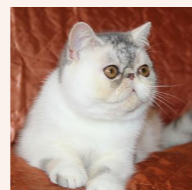

**CFA CH Joleigh's Firefly of Red Sky**  
SILVER PATCH MAC TABBY · 0137-\*\*\*\*\*

**CFA CH Svajone's Favorite Flower**  
BLUE SILVER PATCH MAC TABBY-WHITE

**CFA CH Mellowcherry Kaieteur of Svajone**  
CAMEO SPOTTED TABBY/WHITE

**Svajone's Charming Girl**  
BLUE SILVER PATCH MAC TABBY-WHITE · 7987-\*\*\*\*\*

**CH Sweet Bear's Pumba**  
RED TABBY-WHITE · 7940-\*\*\*\*\*

**Cat'Studio Toy Tootsie**  
BLUE CREAM SMOKE-WHITE · 7795-\*\*\*\*\*