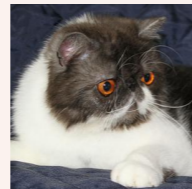

CATTERY SVAJONĖ

Pedigree of

Svajone's Naomi

SEX FEMALE · COLOR CALICO SMOKE · BIRTHDATE 25 MAY 2021

PARENTS

CFA CH Ruslana's Wileyfox of Svajone
CREAM SILVER MAC TABBY-WHITE · 7992-*****

GRANDPARENTS

CFA CH Ruslana's Dandelion of Parheart
RED TABBY-WHITE · 7940-*****

CFA CH Joleigh's Firefly of Red Sky
SILVER PATCH MAC TABBY · 0137-*****

CFA CH Svajone's Fairy
SILVER PATCH TABBY-WHITE · 7987-*****

CFA CH Mellowcherry Kaieteur of Svajone
CAMEO SPOTTED TABBY/WHITE

Svajone's Zingara
BLACK SMOKE-WHITE