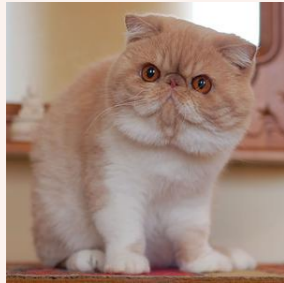

CATTERY SVAJONĖ

Pedigree of

Svajone's Nutmeg Cookie

SEX FEMALE · COLOR CAMEO MAC TABBY-WHITE · BIRTHDATE 25 MAY 2021

PARENTS

CFA CH Ruslana's Wileyfox of Svajone
CREAM SILVER MAC TABBY-WHITE · 7992-*****

GRANDPARENTS