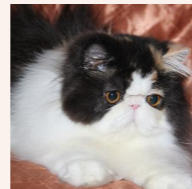

CFA CH Ruslana's Dandelion of Parheart
RED TABBY-WHITE · 7940-*****

Joleigh's Yum Yum
SILVER PATCHED TABBY · 1137-*****

CFA CH Starbabies Confetti of Svajone
CALICO PERSIAN GIRL · 0149-*****