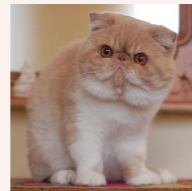

## GREAT-GRANDPARENTS

*Unknown*

*Unknown*

*Unknown*

*Unknown*

**CFA CH Svajone's Kiss Me In Sunrise**  
RED SMOKE · 7765

**CFA CH Ruslana's Wileyfox of Svajone**  
CREAM SILVER MAC TABBY-WHITE · 7992-\*\*\*\*\*