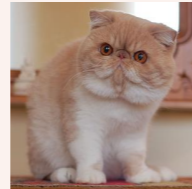

CATTERY SVAJONĖ

Pedigree of

Svajone's Solaris

SEX FEMALE · COLOR CAMEO TABBY-WHITE · BIRTHDATE 23 AUGUST 2022

PARENTS

CFA CH LT'Kopos Laimis of Svajone
BLUE TABBY-WHITE · 7992

GRANDPARENTS

LT'Kopos Archie

Kis'Herbas Kaia of LT'Kopos

GREAT-GRANDPARENTS

Unknown

Unknown

Unknown

Unknown

CFA CH Svajone's Lucky Girl
SILVER PATCH CL TABBY-WHITE · 7987-*****

CFA CH Ruslana's Wileyfox of Svajone
CREAM SILVER MAC TABBY-WHITE · 7992-*****