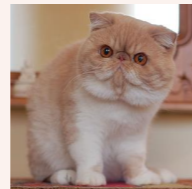

CFA CH Ruslana's Wileyfox of Svajone
CREAM SILVER MAC TABBY-WHITE · 7992-*****