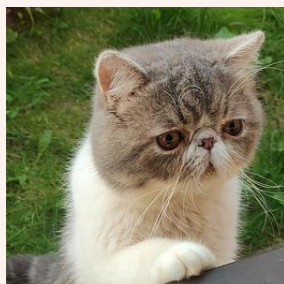

CATTERY SVAJONĖ

Pedigree of

Svajone's Sheila

SEX FEMALE · COLOR SILVER TABBY-WHITE LH · BIRTHDATE 23 AUGUST 2022

PARENTS

CFA CH LT'Kopos Laimis of Svajone

BLUE TABBY-WHITE · 7992

GRANDPARENTS