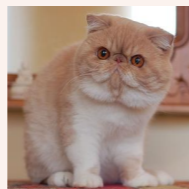

CFA CH Ruslana's Wileyfox of Svajone

CREAM SILVER MAC TABBY-WHITE · 7992-*****