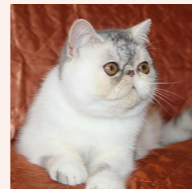

CFA CH (Grandpointed) Svajone's Teddy

CFA REG # 7992 · SEX FEMALE · COLOR BLUE TABBY-WHITE VAN · BIRTHDATE 22 SEPTEMBER 2022

PARENTS

CFA CH LT'Kopos Laimis of Svajone
BLUE TABBY-WHITE · 7992

GRANDPARENTS

LT'Kopos Archie

Kis'Herbas Kaia of LT'Kopos

GREAT-GRANDPARENTS

Unknown

Unknown

Unknown

Unknown

CFA CH Svajone's Favorite Flower
BLUE SILVER PATCH MAC TABBY-WHITE

CFA CH Mellowcherry Kaieteur of Svajone
CAMEO SPOTTED TABBY/WHITE

Svajone's Charming Girl
BLUE SILVER PATCH MAC TABBY-WHITE · 7987-*****

CH Sweet Bear's Pumba
RED TABBY-WHITE · 7940-*****

Cat'Studio Toy Tootsie
BLUE CREAM SMOKE-WHITE · 7795-*****

CFA CH GP RW Confiture'S Kortees of Svajone
CREAM - WHITE