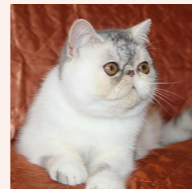

CATTERY SVAJONĖ

Pedigree of

Svajone's Tootsie

CFA REG # 7987 · SEX FEMALE · COLOR BLUE SILVER PATCH TABBY-WHITE VAN · BIRTHDATE 22 SEPTEMBER 2022

PARENTS

CFA CH LT'Kopos Laimis of Svajone
BLUE TABBY-WHITE · 7992

CFA CH Svajone's Favorite Flower
BLUE SILVER PATCH MAC TABBY-WHITE

CFA CH Mellowcherry Kaieteur of Svajone
CAMEO SPOTTED TABBY/WHITE

Svajone's Charming Girl
BLUE SILVER PATCH MAC TABBY-WHITE · 7987-*****