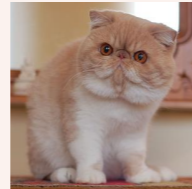

Pedigree of

Svajone's Velvet In Blue

SEX FEMALE · COLOR BLUE-WHITE · BIRTHDATE 28 JUNE 2023

PARENTS

CFA CH LT'Kopos Laimis of Svajone
BLUE TABBY-WHITE · 7992

GRANDPARENTS

LT'Kopos Archie

Kis'Herbas Kaia of LT'Kopos

GREAT-GRANDPARENTS

Unknown

Unknown

Unknown

Unknown

CFA CH Svajone's Lucky Girl
SILVER PATCH CL TABBY-WHITE · 7987-*****

CFA CH Ruslana's Wileyfox of Svajone
CREAM SILVER MAC TABBY-WHITE · 7992-*****

CFA CH Ruslana's Dandelion of Parheart
RED TABBY-WHITE · 7940-*****