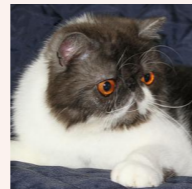

Svajone's Zingara
BLACK SMOKE-WHITE