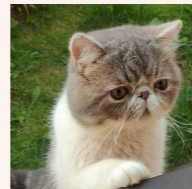

GC RW Joleigh Silver Sensation of Red Sky
SILVER TABBY · 0136-*****

CFA CH Joleigh's Firefly of Red Sky
SILVER PATCH MAC TABBY · 0137-*****

Svajone's Tootsie
BLUE SILVER PATCH TABBY-WHITE VAN · 7987

CFA CH LT'Kopos Laimis of Svajone
BLUE TABBY-WHITE · 7992