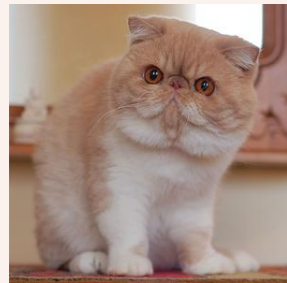

CATTERY SVAJONĖ

Pedigree of

Svajone's Chance

SEX FEMALE · COLOR BLUE SILVER TABBY/WHITE · BIRTHDATE 10 JULY 2024

PARENTS

CFA CH Ruslana's Wileyfox of Svajone
CREAM SILVER MAC TABBY-WHITE · 7992-*****

GRANDPARENTS