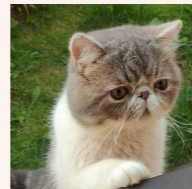

CATTERY SVAJONĖ

Pedigree of

Svajone's Chance

SEX FEMALE · COLOR BLUE SILVER TABBY/WHITE · BIRTHDATE 10 JULY 2024

PARENTS

CFA CH Ruslana's Wileyfox of Svajone
CREAM SILVER MAC TABBY-WHITE · 7992-*****

GRANDPARENTS

GC RW Joleigh Silver Sensation of Red Sky
SILVER TABBY · 0136-*****

CFA CH Joleigh's Firefly of Red Sky
SILVER PATCH MAC TABBY · 0137-*****

Svajone's Tootsie
BLUE SILVER PATCH TABBY-WHITE VAN · 7987

CFA CH LT'Kopos Laimis of Svajone
BLUE TABBY-WHITE · 7992