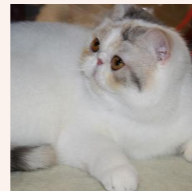

CFA CH Svajone's Favorite Flower

BLUE SILVER PATCH MAC TABBY-WHITE