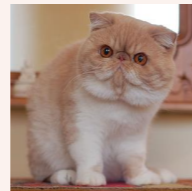

# Svajone's Dark Diamond

SEX FEMALE · COLOR BROWN MAC TABBY-WHITE · BIRTHDATE 20 JULY 2024

PARENTS

**CFA CH (Grandpointed) Svajone's Teddy**

BLUE TABBY-WHITE VAN · 7992

GRANDPARENTS

**CFA CH LT'Kopos Laimis of Svajone**

BLUE TABBY-WHITE · 7992

**CFA CH Svajone's Favorite Flower**

BLUE SILVER PATCH MAC TABBY-WHITE

GREAT-GRANDPARENTS

LT'Kopos Archie

Kis'Herbas Kaia of LT'Kopos

**CFA CH Mellowcherry Kaicteur of Svajone**

CAMEO SPOTTED TABBY/WHITE

**Svajone's Charming Girl**

BLUE SILVER PATCH MAC TABBY-WHITE · 7987-\*\*\*\*\*

**CFA CH Svajone's Lucky Girl**

SILVER PATCH CL TABBY-WHITE · 7987-\*\*\*\*\*

**CFA CH Ruslana's Wileyfox of Svajone**

CREAM SILVER MAC TABBY-WHITE · 7992-\*\*\*\*\*