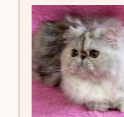

Joleigh's Yum Yum

SILVER PATCHED TABBY · 1137-*****